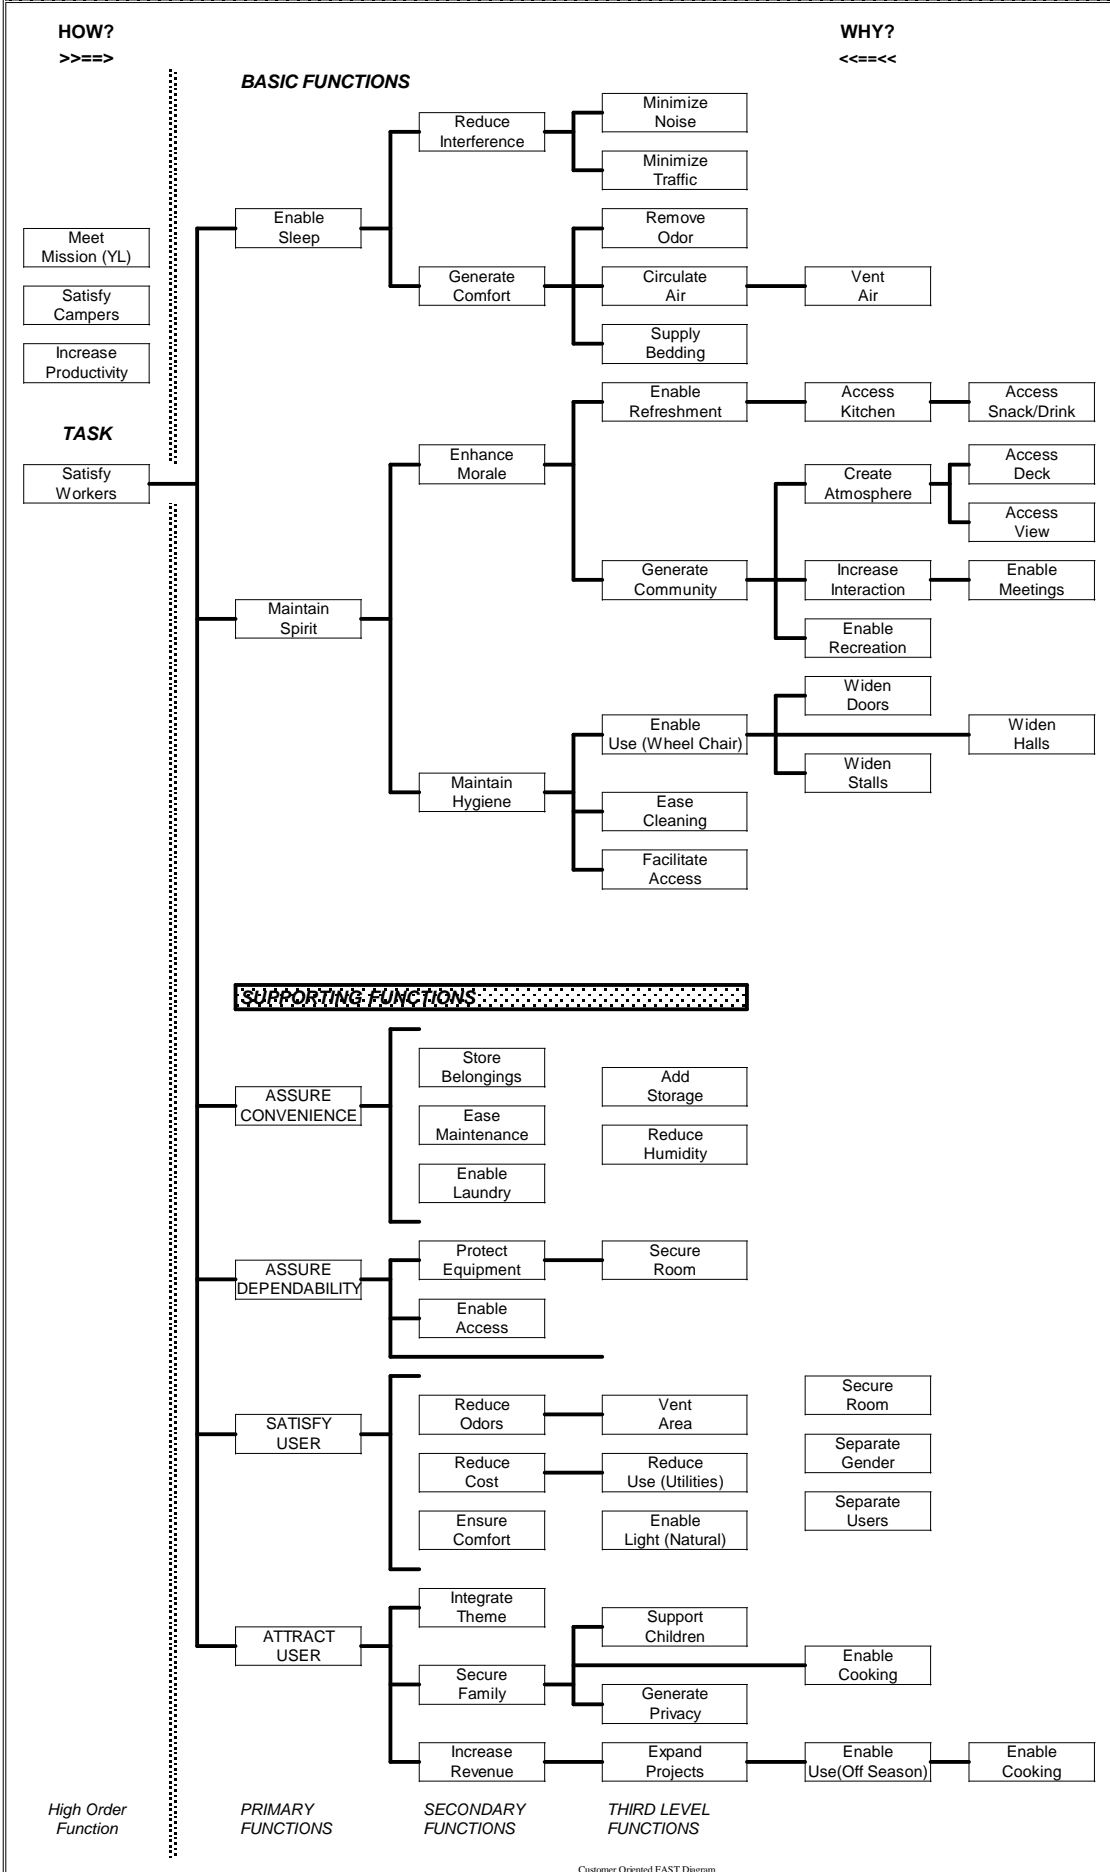

Young Life Lost Creek Canyon Crew Dorm

FUNCTION ANALYSIS SYSTEM TECHNIQUE (FAST) DIAGRAM

Young Life Lost Creek Canyon Crew Dorm

FUNCTION ANALYSIS SYSTEM TECHNIQUE (FAST) DIAGRAM

Young Life Lost Creek Canyon Crew Dorm

FUNCTION ANALYSIS SYSTEM TECHNIQUE (FAST) DIAGRAM

Young Life Lost Creek Canyon Crew Dorm

FUNCTION ANALYSIS SYSTEM TECHNIQUE (FAST) DIAGRAM