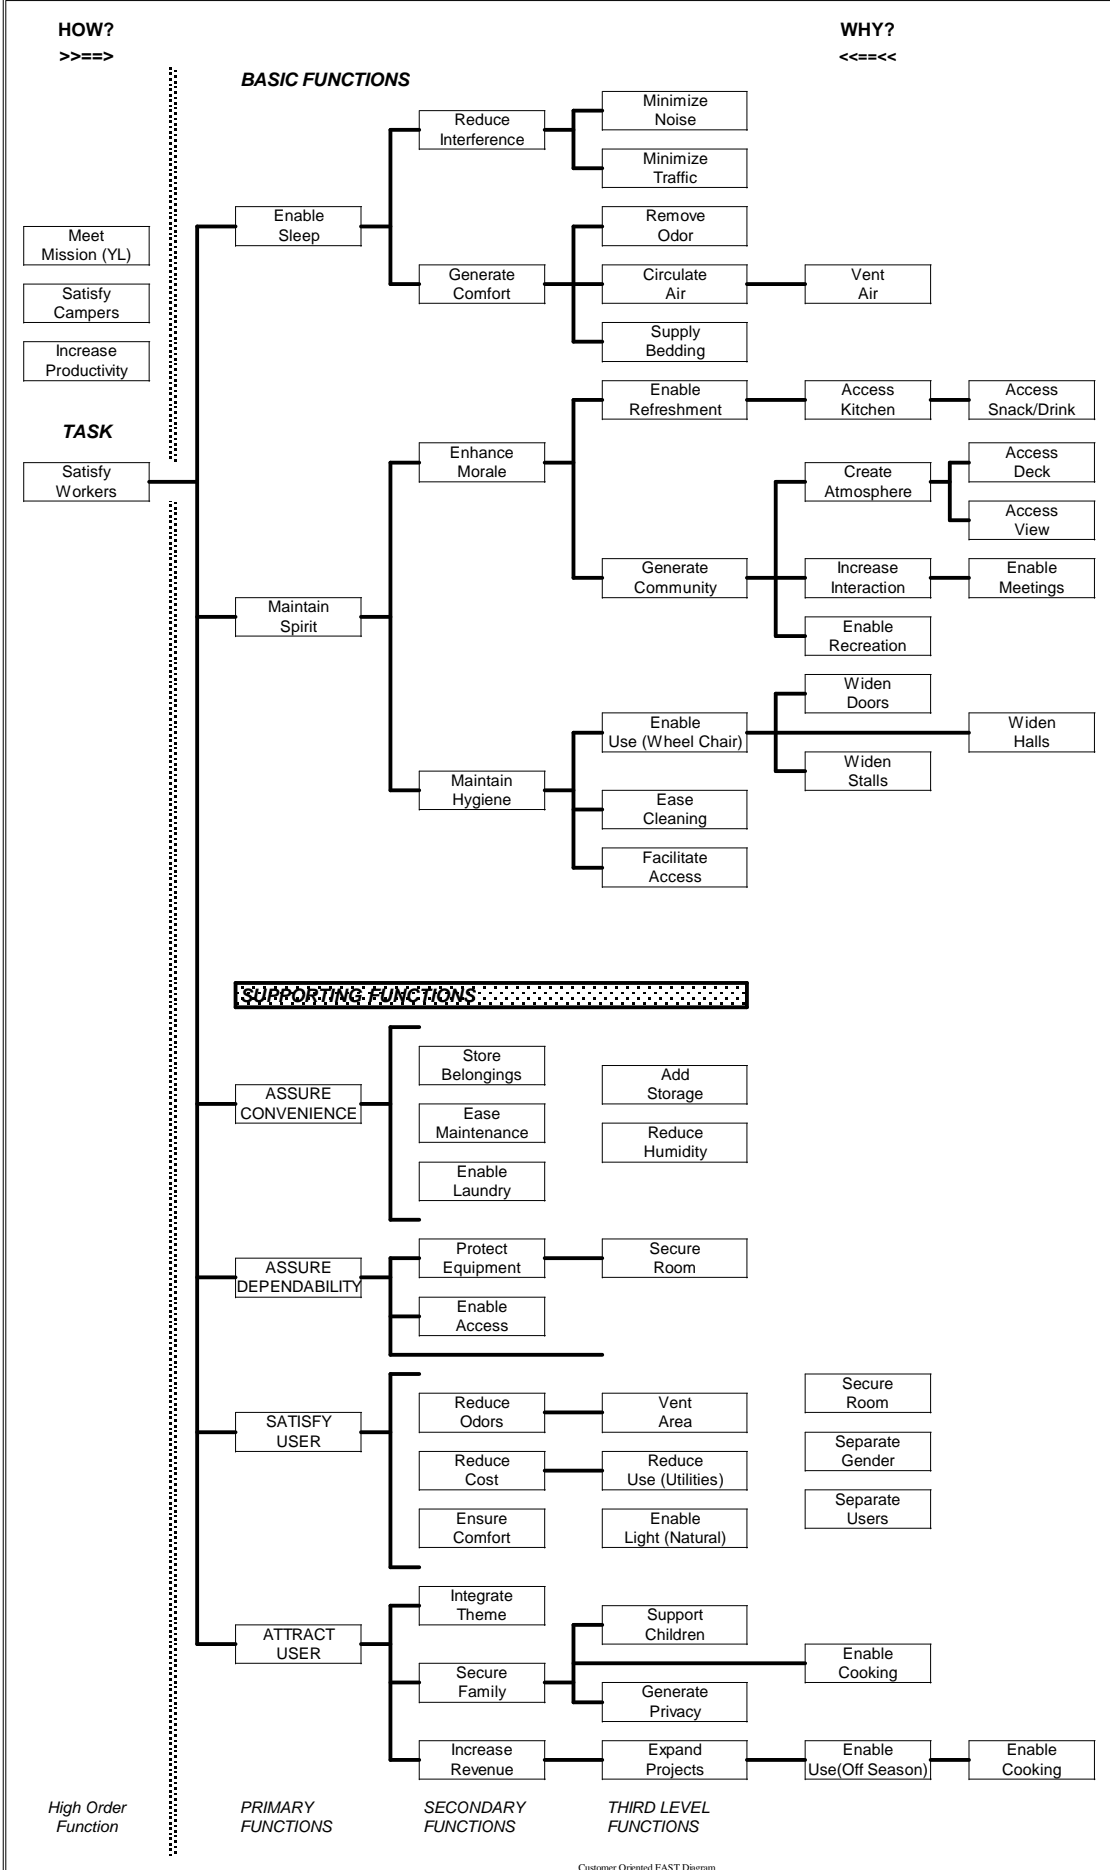

Young Life Lost Creek Canyon Crew Dorm

FUNCTION ANALYSIS SYSTEM TECHNIQUE (FAST) DIAGRAM

Young Life Lost Creek Canyon Crew Dorm

FUNCTION ANALYSIS SYSTEM TECHNIQUE (FAST) DIAGRAM

Young Life Lost Creek Canyon Crew Dorm

FUNCTION ANALYSIS SYSTEM TECHNIQUE (FAST) DIAGRAM

Young Life Lost Creek Canyon Crew Dorm

FUNCTION ANALYSIS SYSTEM TECHNIQUE (FAST) DIAGRAM